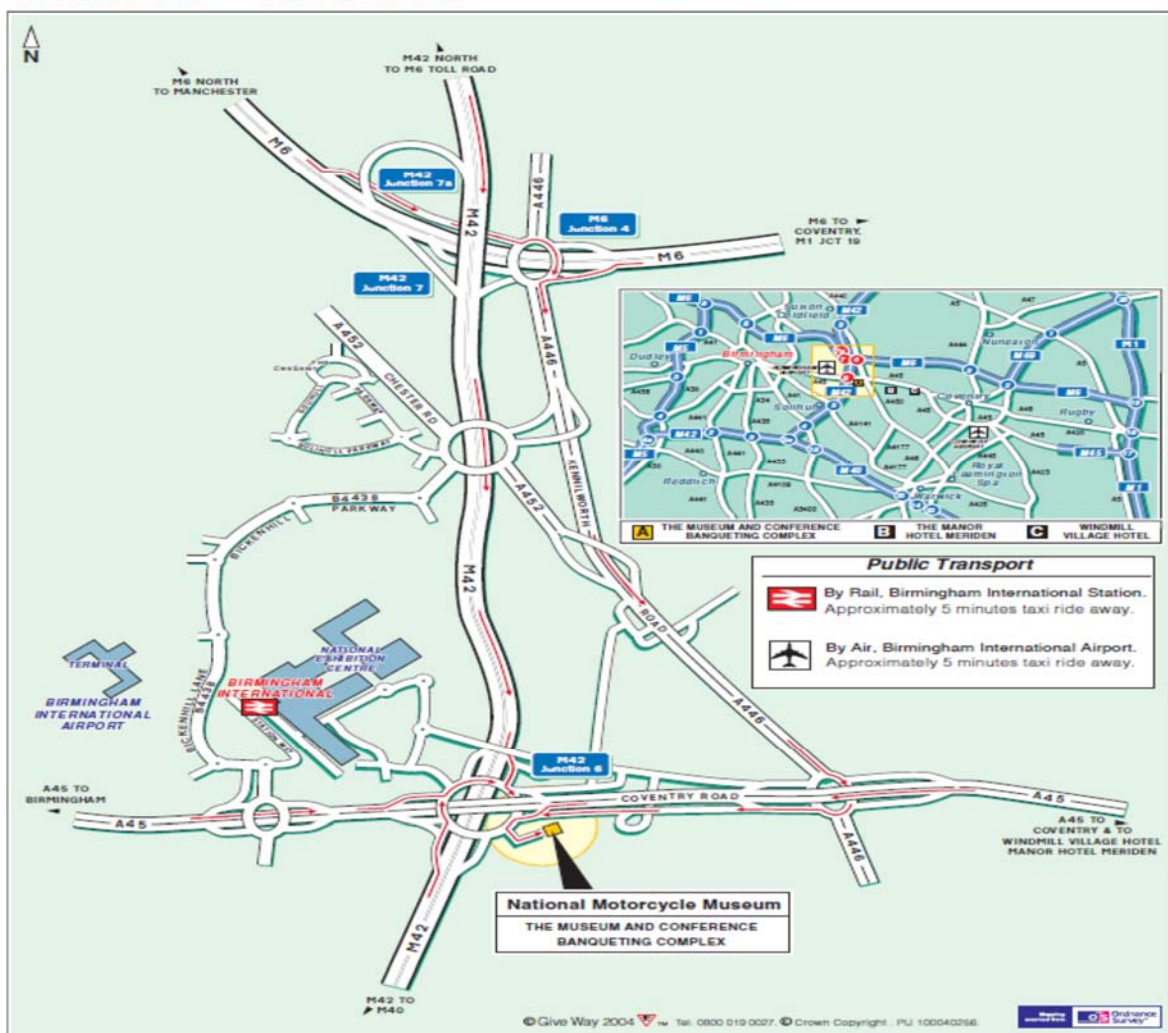

UK Biomethane Day 2015

15th/16th June 2015 | National Motorcycle Museum | Birmingham

INFORMATION LEAFLET

For 2015, UK Biomethane Day will be taking place at the National Motorcycle Museum in Birmingham. For full directions to the event, please see map below.

Dress Code for the 2 day event will be Smart Business Wear.

National Motorcycle Museum

THE MUSEUM AND CONFERENCE BANQUETING COMPLEX
Coventry Road, Bickenhill, Solihull, West Midlands, B92 0EJ

Tel: 0121 704 2784

Fax: 0121 711 3153

N.B Everyone attending the 2 day event will each receive a complimentary free visit to the National Motorcycle Museum and will be able to attend the Hog Roast/Disco at the Arden Hotel & Leisure Club but spaces will be limited. To attend, please complete the enclosed form and email it back to angela.bagshaw@cngservices.co.uk